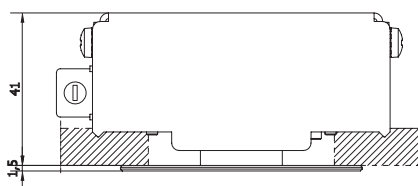

Canopy Type A (Acorn, Glo, Lit, Mom)

TECHNICAL SHEET

0811-92

Mounting: a soffitto / ceiling

Environment: Indoor - IP20

Materials: Metallo / Metal

Voltage: 220-240V 50/60Hz

Lighting Control: on-off / dimmable DALI

0811-93*

Mounting: incasso / recessed

Environment: Indoor - IP20

Materials: Metallo / Metal

Voltage: 220-240V 50/60Hz

*Cartongesso: foro $\varnothing 50$ mm - spessore 10-15 mm

*Plasterboard: hole $\varnothing 50$ mm - thickness 10-15 mm

0811-92 CEILING

$\varnothing 11,3 \times H3,5$

0811-93 RECESSED