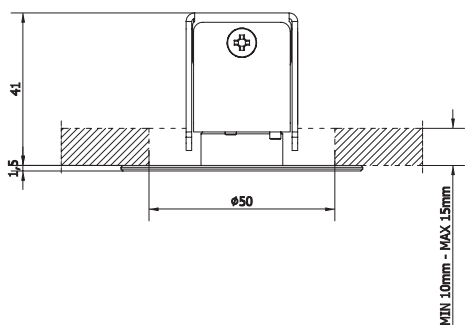

Canopy Type A (Acorn, Glo, Lit, Mom)

TECHNICAL SHEET

0811-92

Mounting: a soffitto / ceiling

Environment: Indoor - IP20

Materials: Metallo / Metal

Voltage: 220-240V 50/60Hz

Lighting Control: on-off / dimmable DALI

0811-93*

Mounting: incasso / recessed

Environment: Indoor - IP20

Materials: Metallo / Metal

Voltage: 220-240V 50/60Hz

*Cartongesso: foro $\varnothing 50$ mm - spessore 10-15 mm

*Plasterboard: hole $\varnothing 50$ mm - thickness 10-15 mm

0811-92 CEILING

$\varnothing 11,3 \times H3,5$

0811-93 RECESSED