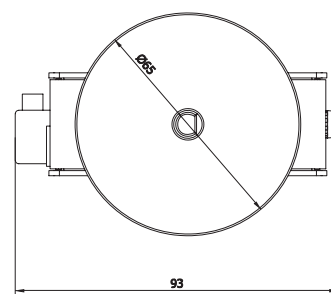

Canopy Type A (Acorn, Glo, Lit, Mom)

TECHNICAL SHEET

0811-92

Mounting: a soffitto / ceiling

Environment: Indoor - IP20

Materials: Metallo / Metal

Voltage: 220-240V 50/60Hz

Lighting Control: on-off / dimmable DALI

0811-93*

Mounting: incasso / recessed

Environment: Indoor - IP20

Materials: Metallo / Metal

Voltage: 220-240V 50/60Hz

*Cartongesso: foro $\varnothing 50$ mm - spessore 10-15 mm

*Plasterboard: hole $\varnothing 50$ mm - thickness 10-15 mm

0811-92 CEILING

$\varnothing 11,3 \times H3,5$

0811-93 RECESSED