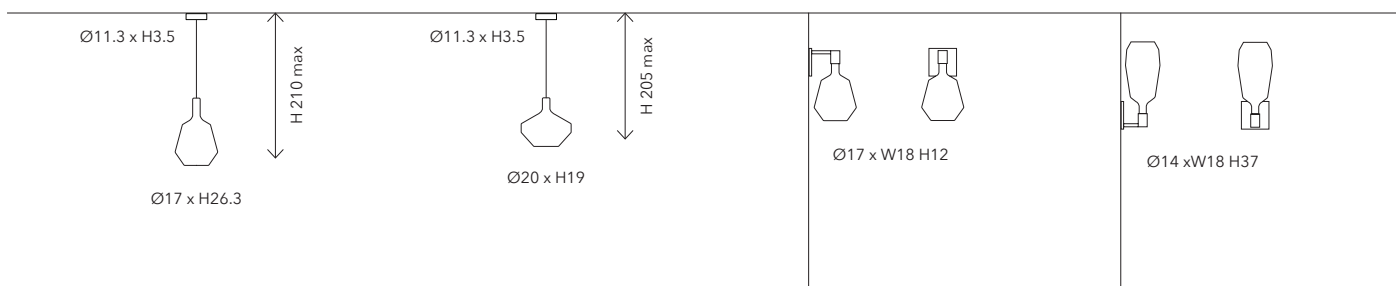

1602-34 FATTY

Mounting: Applique / Wall lamp

Environment: Indoor - IP20

Materials: Vetro e Metallo / Glass and Metal

Voltage: 220-240V 50/60Hz

Lumen*: white 348lm
powder pink, sand, mustard 298lm
sage green 229lm
blue avio 201lm
black 174lm

Source: Bulb 1 x 5W - E14 LED

1602-25+0811-92

1602-34

1602-33