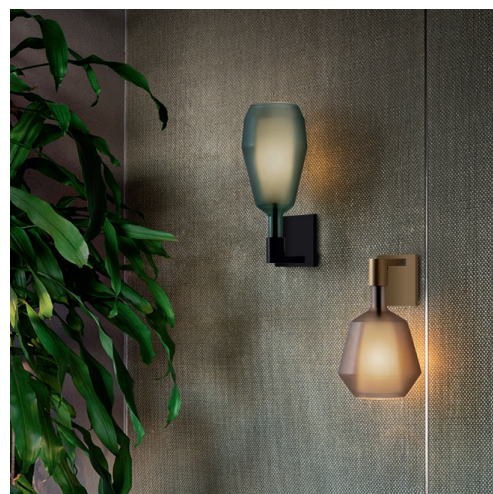

1602-33 SLIM

Mounting: Applique / Wall lamp

Environment: Indoor - IP20

Materials: Vetro e Metallo / Glass and Metal

Voltage: 220-240V 50/60Hz

Lumen*: white 798lm
 powder pink, sand, mustard 683lm
 sage green 526lm
 blue avio 459lm
 black 399lm